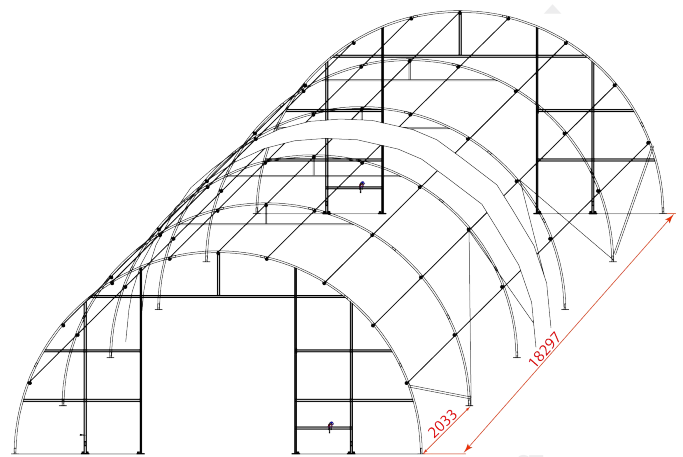

# ERA-223

Technical drawings

## 12.26 x 18.30 x 6.10, 233m<sup>2</sup>

Front View

Partial 3D drawing (not all frame arches are shown)