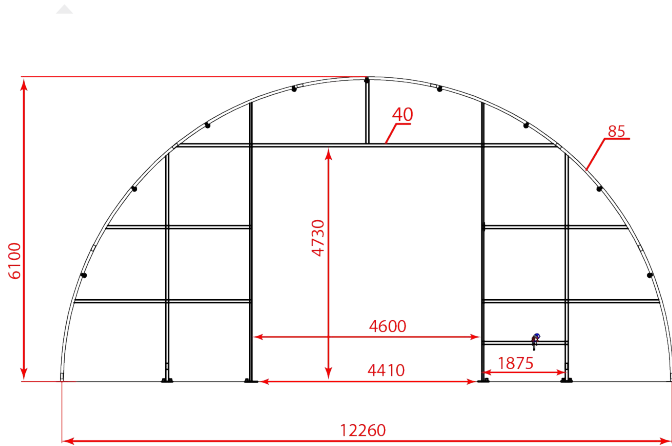

# ERA-223

Technical drawings

## 12.26 x 18.30 x 6.10, 233m<sup>2</sup>

Front View

Partial 3D drawing (not all frame arches are shown)