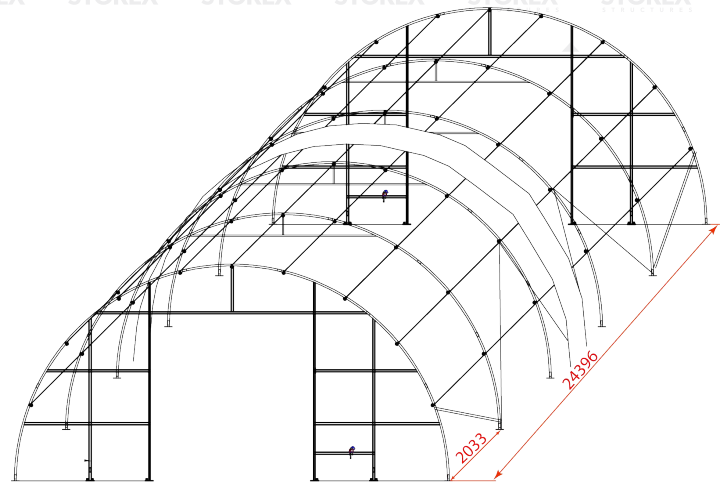

# ERA-298

Technical drawings

## 12.26 x 24.40 x 6.10, 298 m<sup>2</sup>

Front View

Partial 3D drawing (not all frame arches are shown)