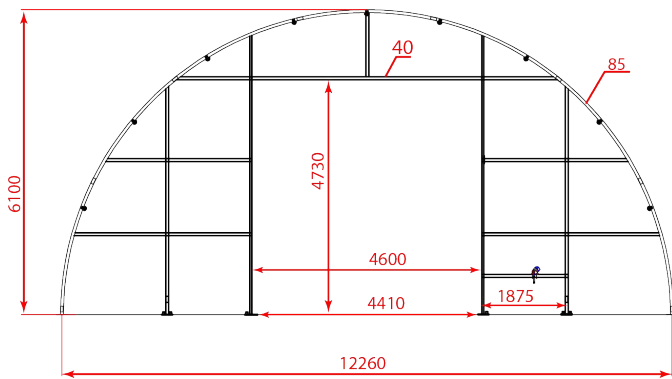

# ERA-298

Technical drawings

## 12.26 x 24.40 x 6.10, 298 m<sup>2</sup>

Front View

Partial 3D drawing (not all frame arches are shown)